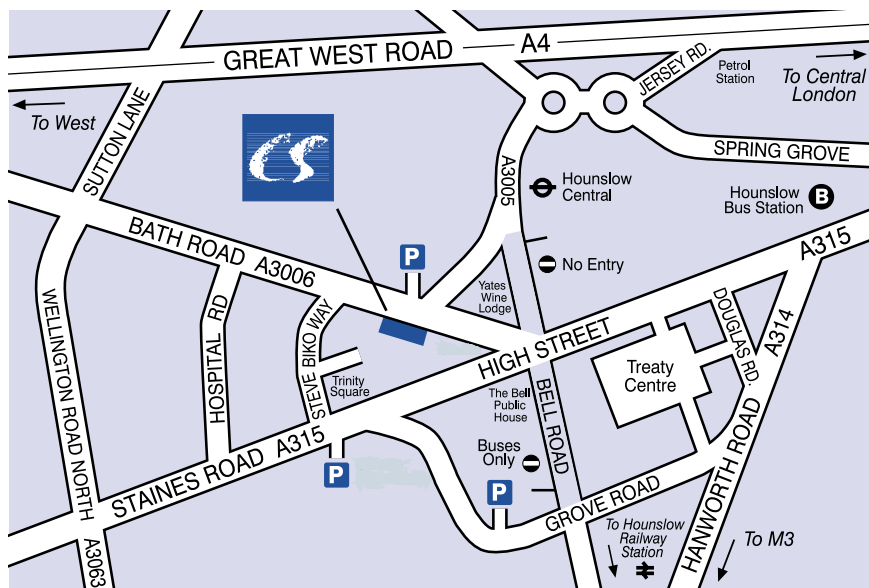

how to find us

Hounslow Central

By Public Transport

London Underground

Take the Piccadilly line westbound, destination Heathrow, to Hounslow Central. If no Heathrow trains are showing change at Acton Town. Allow approximately 1 hour from central London, the station is then 5 minutes walk away from the office.

British Rail

Network SouthEast operate a frequent service to Hounslow from Waterloo and Clapham Junction on the Reading line. Journey time is just under half an hour. On arrival turn right out of the station following signs for the Town Centre. Bear left at the bend, cross Hanworth Road at the lights and continue along Bell Road until 'TW3' (formerly Edwards) where you turn left. It is a 10 minute walk.

From Heathrow

Take the Piccadilly line underground to Hounslow Central (approx. 10 mins.)

By Road

From A4 (West)

Stay on the A4 and at the roundabout junction with the A30 follow the signs for Hounslow A3006. After about 1½ miles you will come to traffic lights at Steve Biko Way. Straight over and our office is 50 yards on the right.

From M3 (South West)

Stay on the A316, when the M3 ends. Turn onto the A314 Hounslow Road. After about 2½ miles turn left onto Cromwell Road, then right at "Big Yellow." Turn left into Hospital Road then right onto Bath Road.